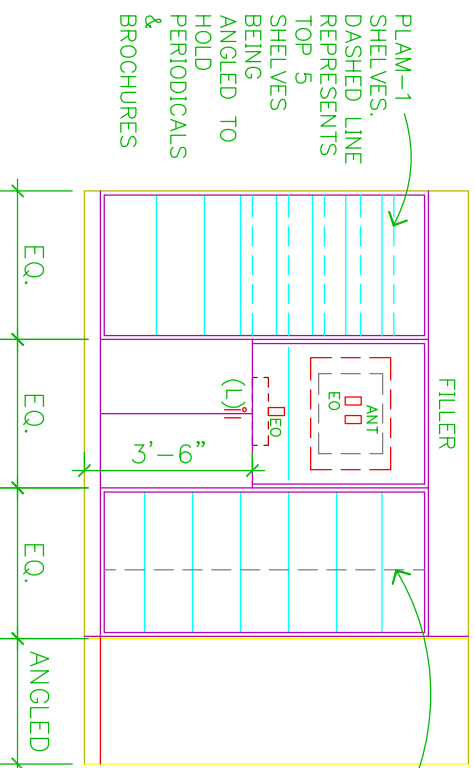

**1 PLAN**

1/4" = 1'-0"

**2 KITCHENETTE**

1/4" = 1'-0"

**3 COMPUTER KIOSK**

1/4" = 1'-0"

**4 TV/SHELVES**

1/4" = 1'-0"

**5 TOILET ROOM**

1/4" = 1'-0"

PLM-1 SHELVES, DASHED LINE REPRESENTS TOP 5 SHELVES BEING ANGLED TO HOLD PERIODICALS & BROCHURES

DASHED LINE REPRESENTS WHERE BACK OF SHELVES MEETS ANGLED WALL