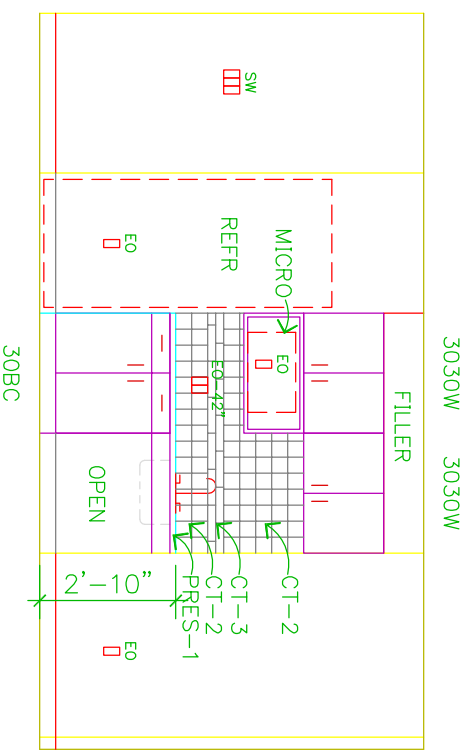

**1 PLAN**

1/4" = 1'-0"

**2 KITCHENETTE**

1/4" = 1'-0"

**3 COMPUTER KIOSK**

1/4" = 1'-0"

**4 TV/SHELVES**

1/4" = 1'-0"

**5 TOILET ROOM**

1/4" = 1'-0"

PLM-1 SHELVES, DASHED LINE REPRESENTS TOP 5 SHELVES BEING ANGLED TO HOLD PERIODICALS & BROCHURES

DASHED LINE REPRESENTS WHERE BACK OF SHELVES MEETS ANGLED WALL