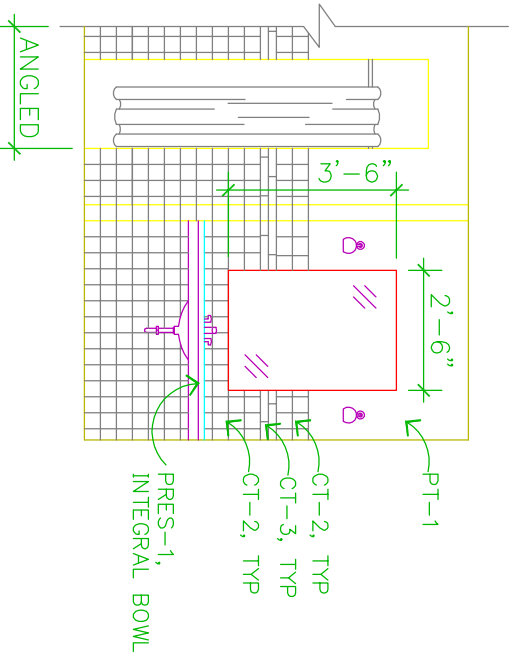

**1 PLAN**

1/4" = 1'-0"

**2 KITCHENETTE**

1/4" = 1'-0"

**3 COMPUTER KIOSK**

1/4" = 1'-0"

**4 TV/SHELVES**

1/4" = 1'-0"

**5 TOILET ROOM**

1/4" = 1'-0"

PLM-1 SHELVES, DASHED LINE REPRESENTS TOP 5 SHELVES BEING ANGLED TO HOLD PERIODICALS & BROCHURES

DASHED LINE REPRESENTS WHERE BACK OF SHELVES MEETS ANGLED WALL