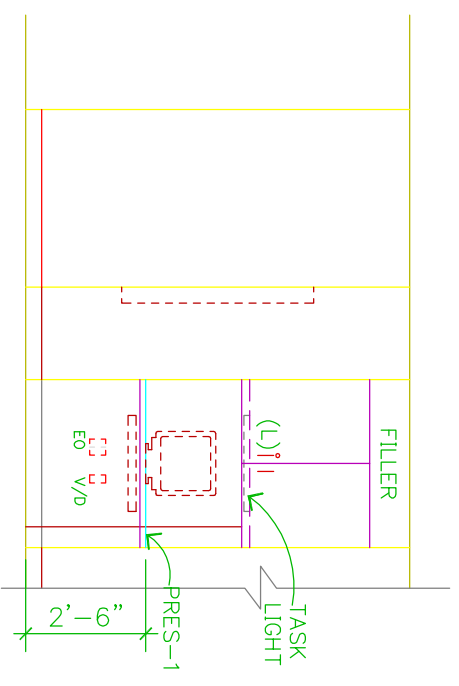

**1 PLAN**

1/4" = 1'-0"

**2 KITCHENETTE**

1/4" = 1'-0"

**3 COMPUTER KIOSK**

1/4" = 1'-0"

**4 TV/SHELVES**

1/4" = 1'-0"

**5 TOILET ROOM**

1/4" = 1'-0"

PLM-1 SHELVES, DASHED LINE REPRESENTS TOP 5 SHELVES BEING ANGLED TO HOLD PERIODICALS & BROCHURES

DASHED LINE REPRESENTS WHERE BACK OF SHELVES MEETS ANGLED WALL